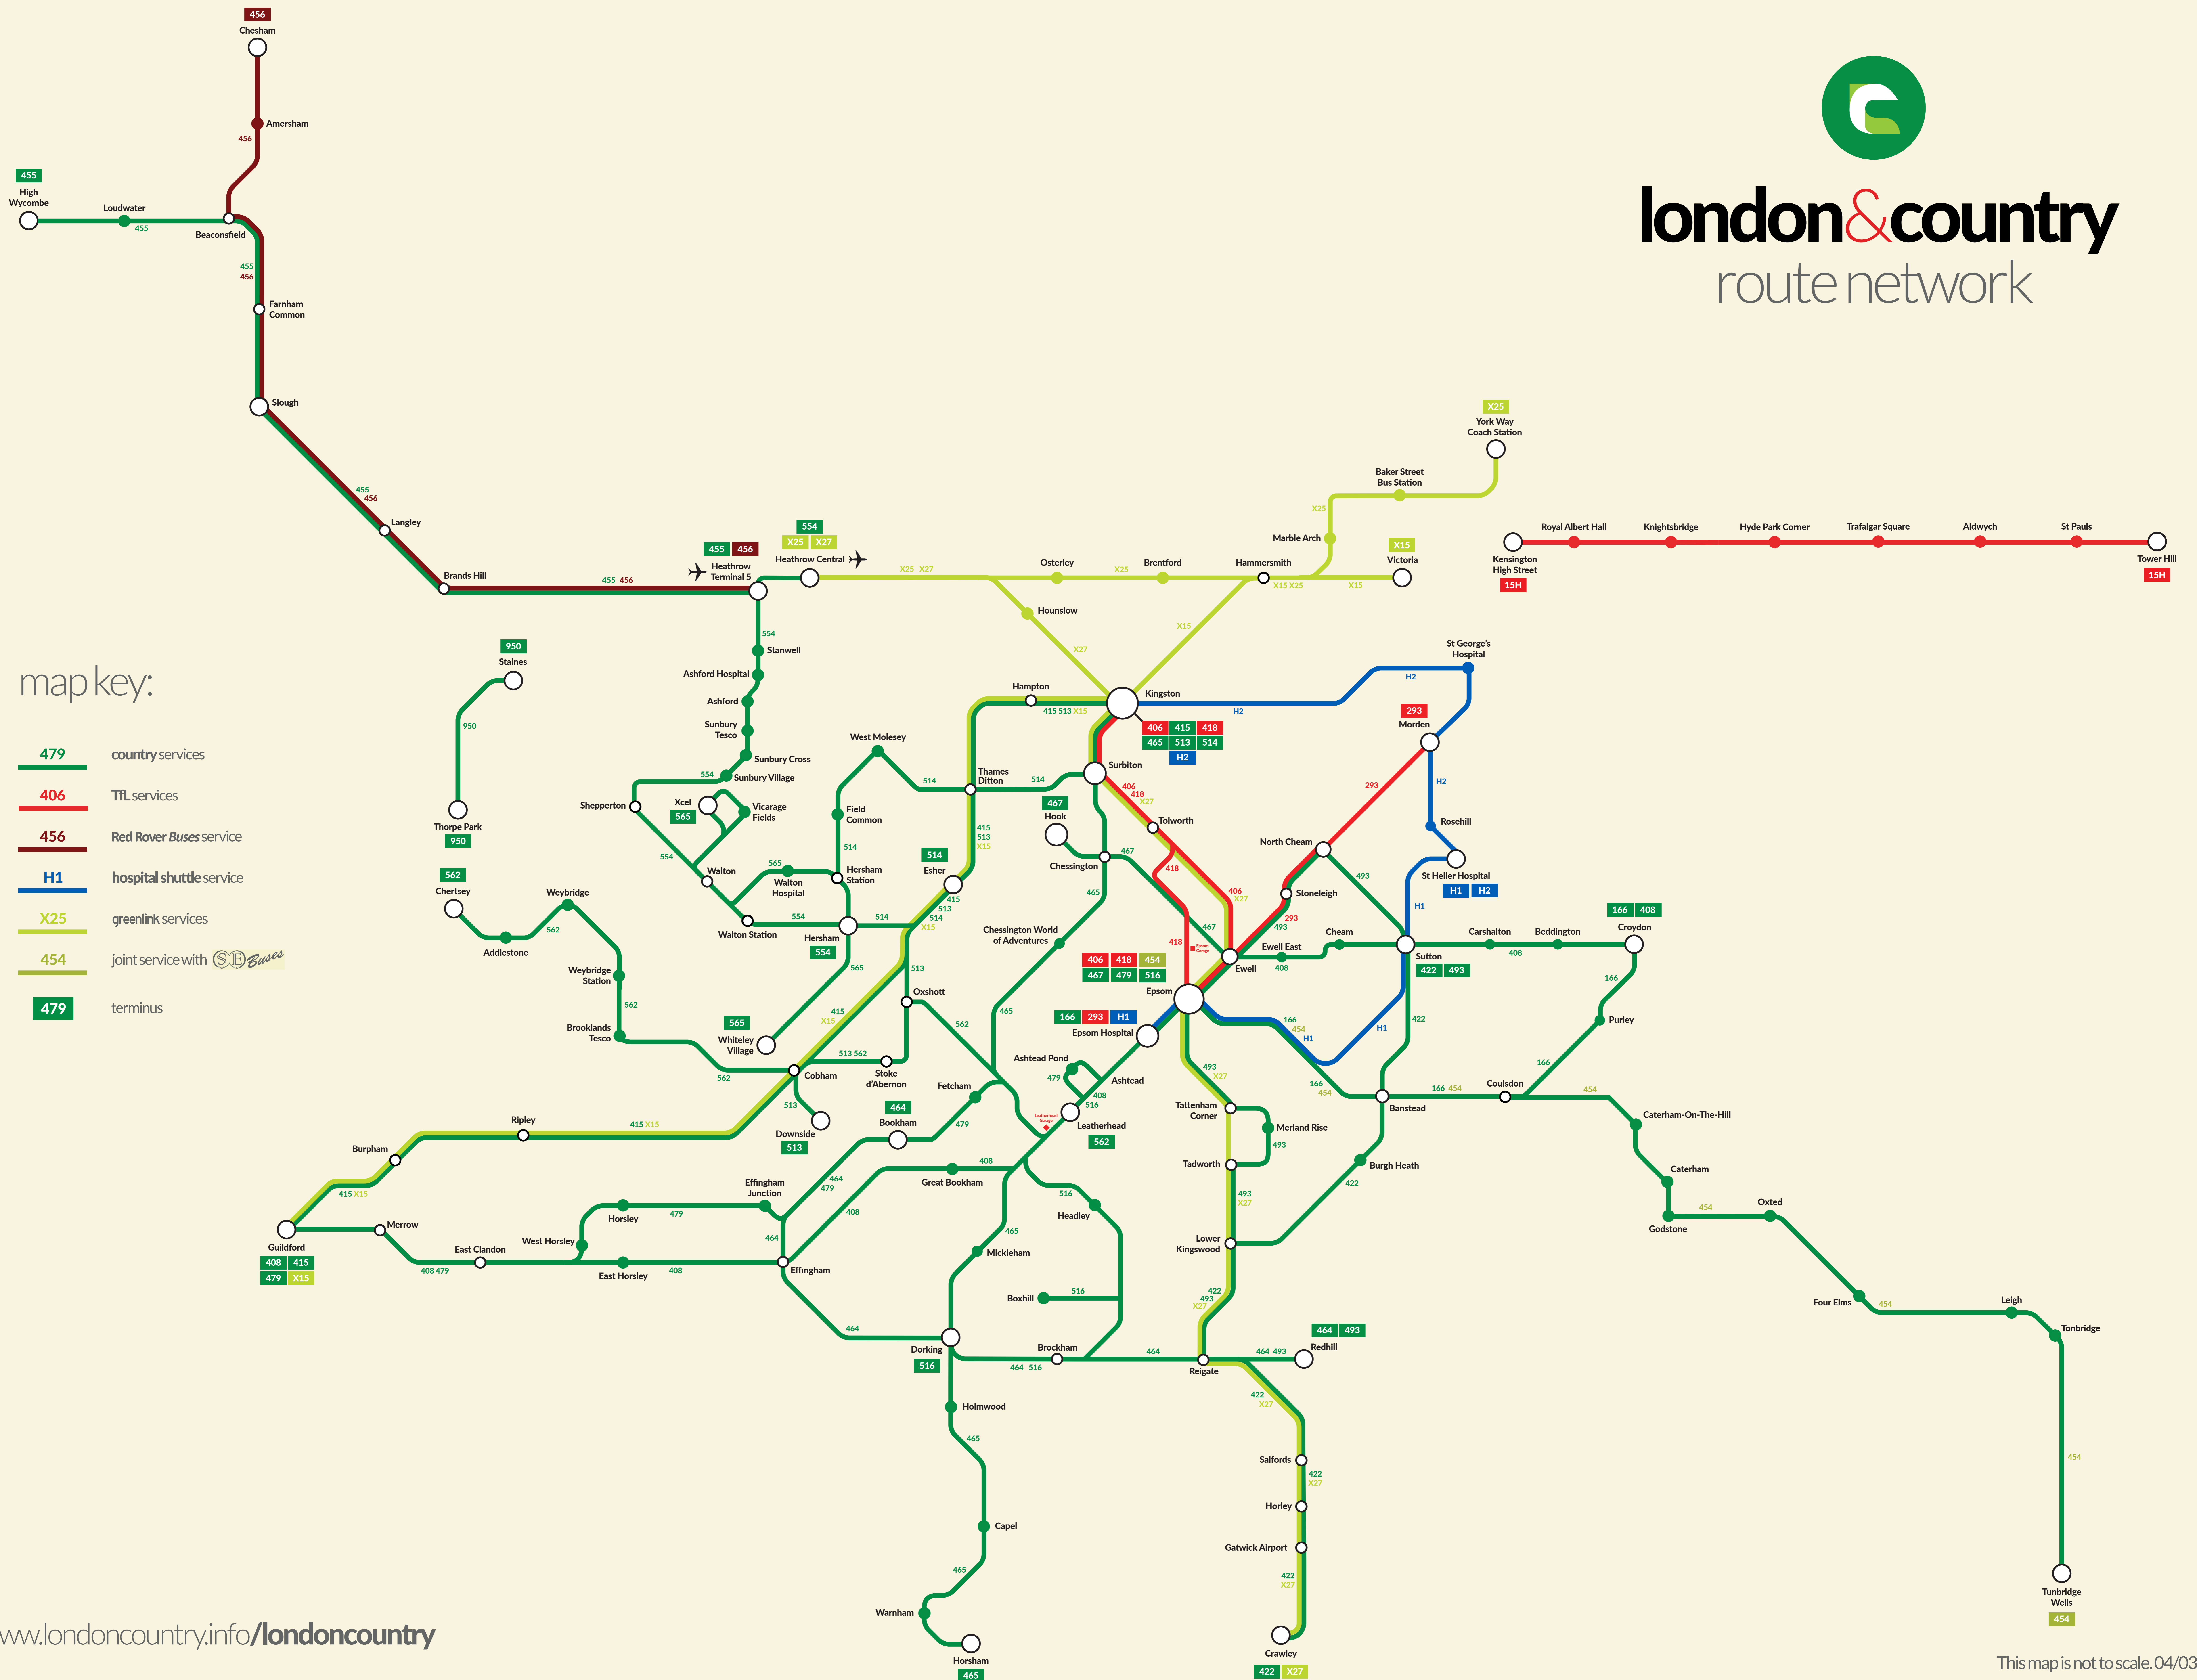

# london & country

route network

### map key:

- 479 country services
- 406 TfL services
- 456 Red Rover Buses service
- H1 hospital shuttle service
- X25 greenlink services
- 454 joint service with SE Buses
- 479 terminus