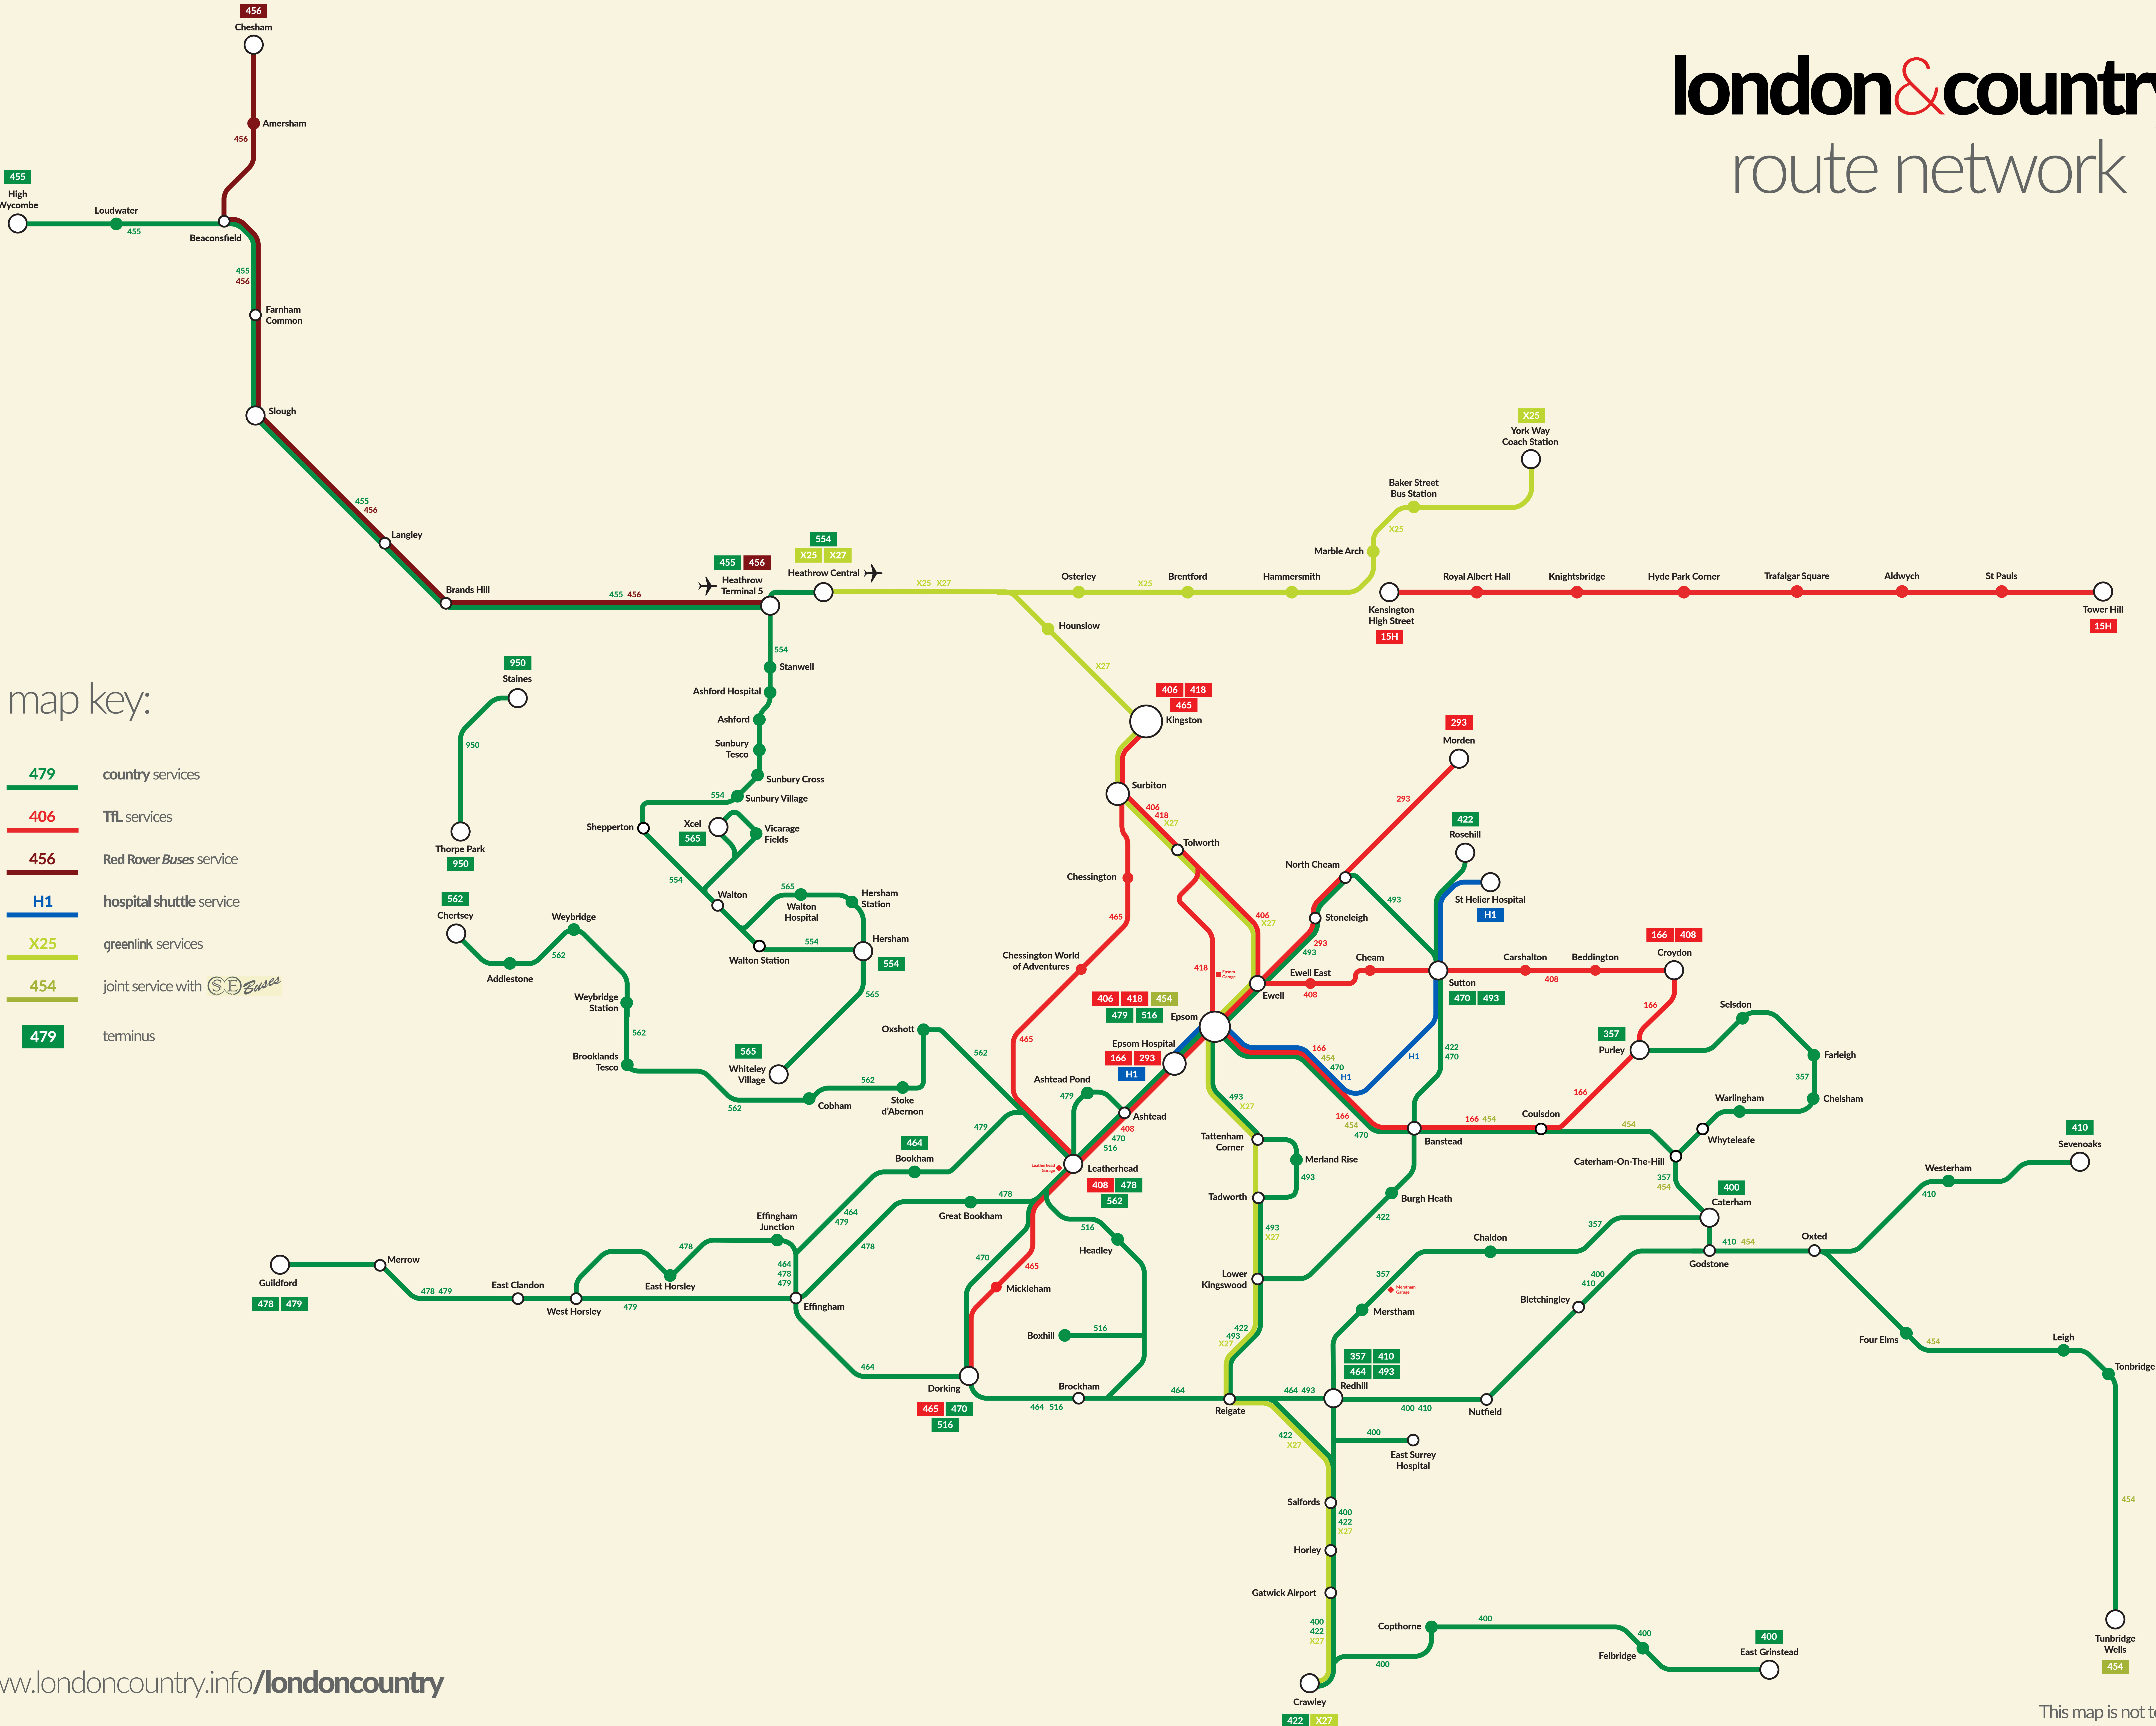

london & country

route network

map key:

- 479 country services
- 406 TfL services
- 456 Red Rover Buses service
- H1 hospital shuttle service
- X25 greenlink services
- 454 joint service with SE Buses
- 479 terminus